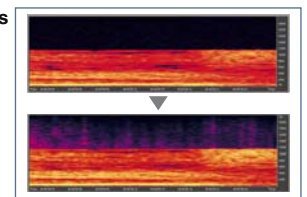

• BBE MP Process

Bluetooth® Interface

Keep your cell phone or Bluetooth Audio enabled playback device safe and sound in your pocket or purse while enjoying crystal-clear sound through the optional BLT370 Bluetooth transceiver.